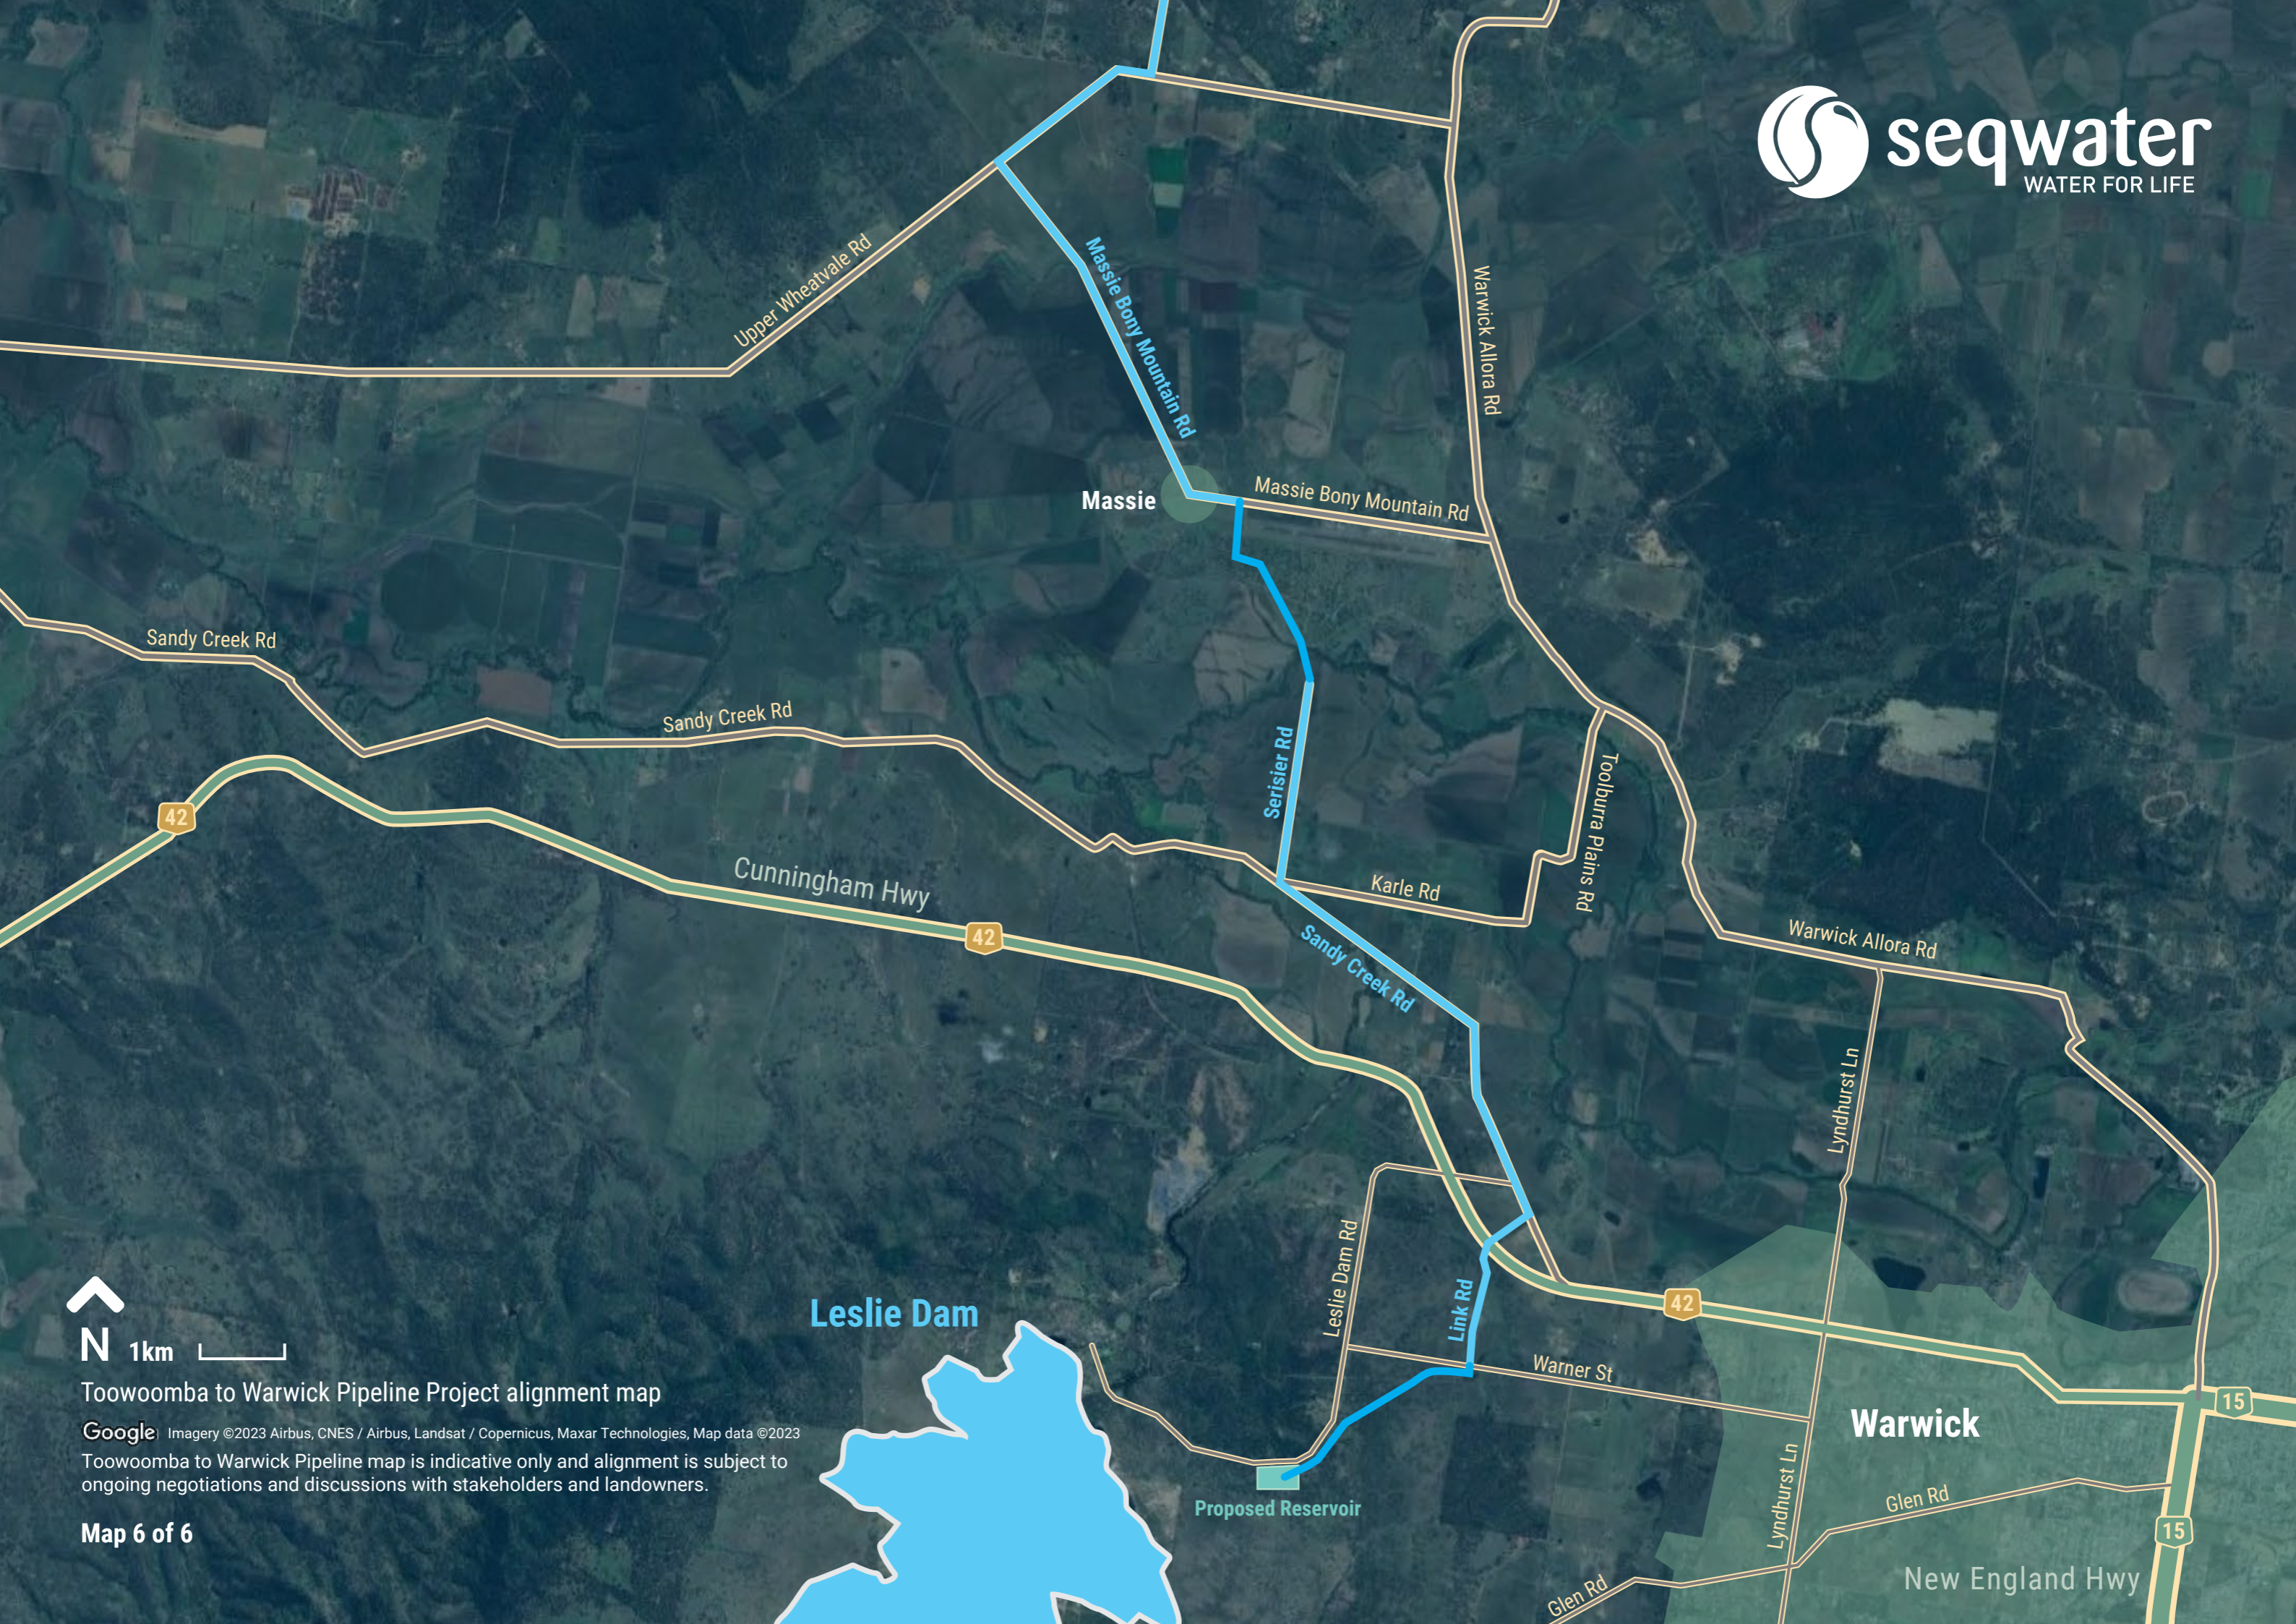

Toowoomba to Warwick Pipeline Project alignment map

Google Imagery ©2023 Airbus, CNES / Airbus, Landsat / Copernicus, Maxar Technologies, Map data ©2023
Toowoomba to Warwick Pipeline map is indicative only and alignment is subject to ongoing negotiations and discussions with stakeholders and landowners.

Google Imagery ©2023 Airbus, CNES / Airbus, Landsat / Copernicus, Maxar Technologies, Map data ©2023
Toowoomba to Warwick Pipeline map is indicative only and alignment is subject to ongoing negotiations and discussions with stakeholders and landowners.

Sandy Creek Rd

Warwick Allora Rd

Lyndhurst Ln

Leslie Dam

Leslie Dam Rd

Link Rd

42

Warner St