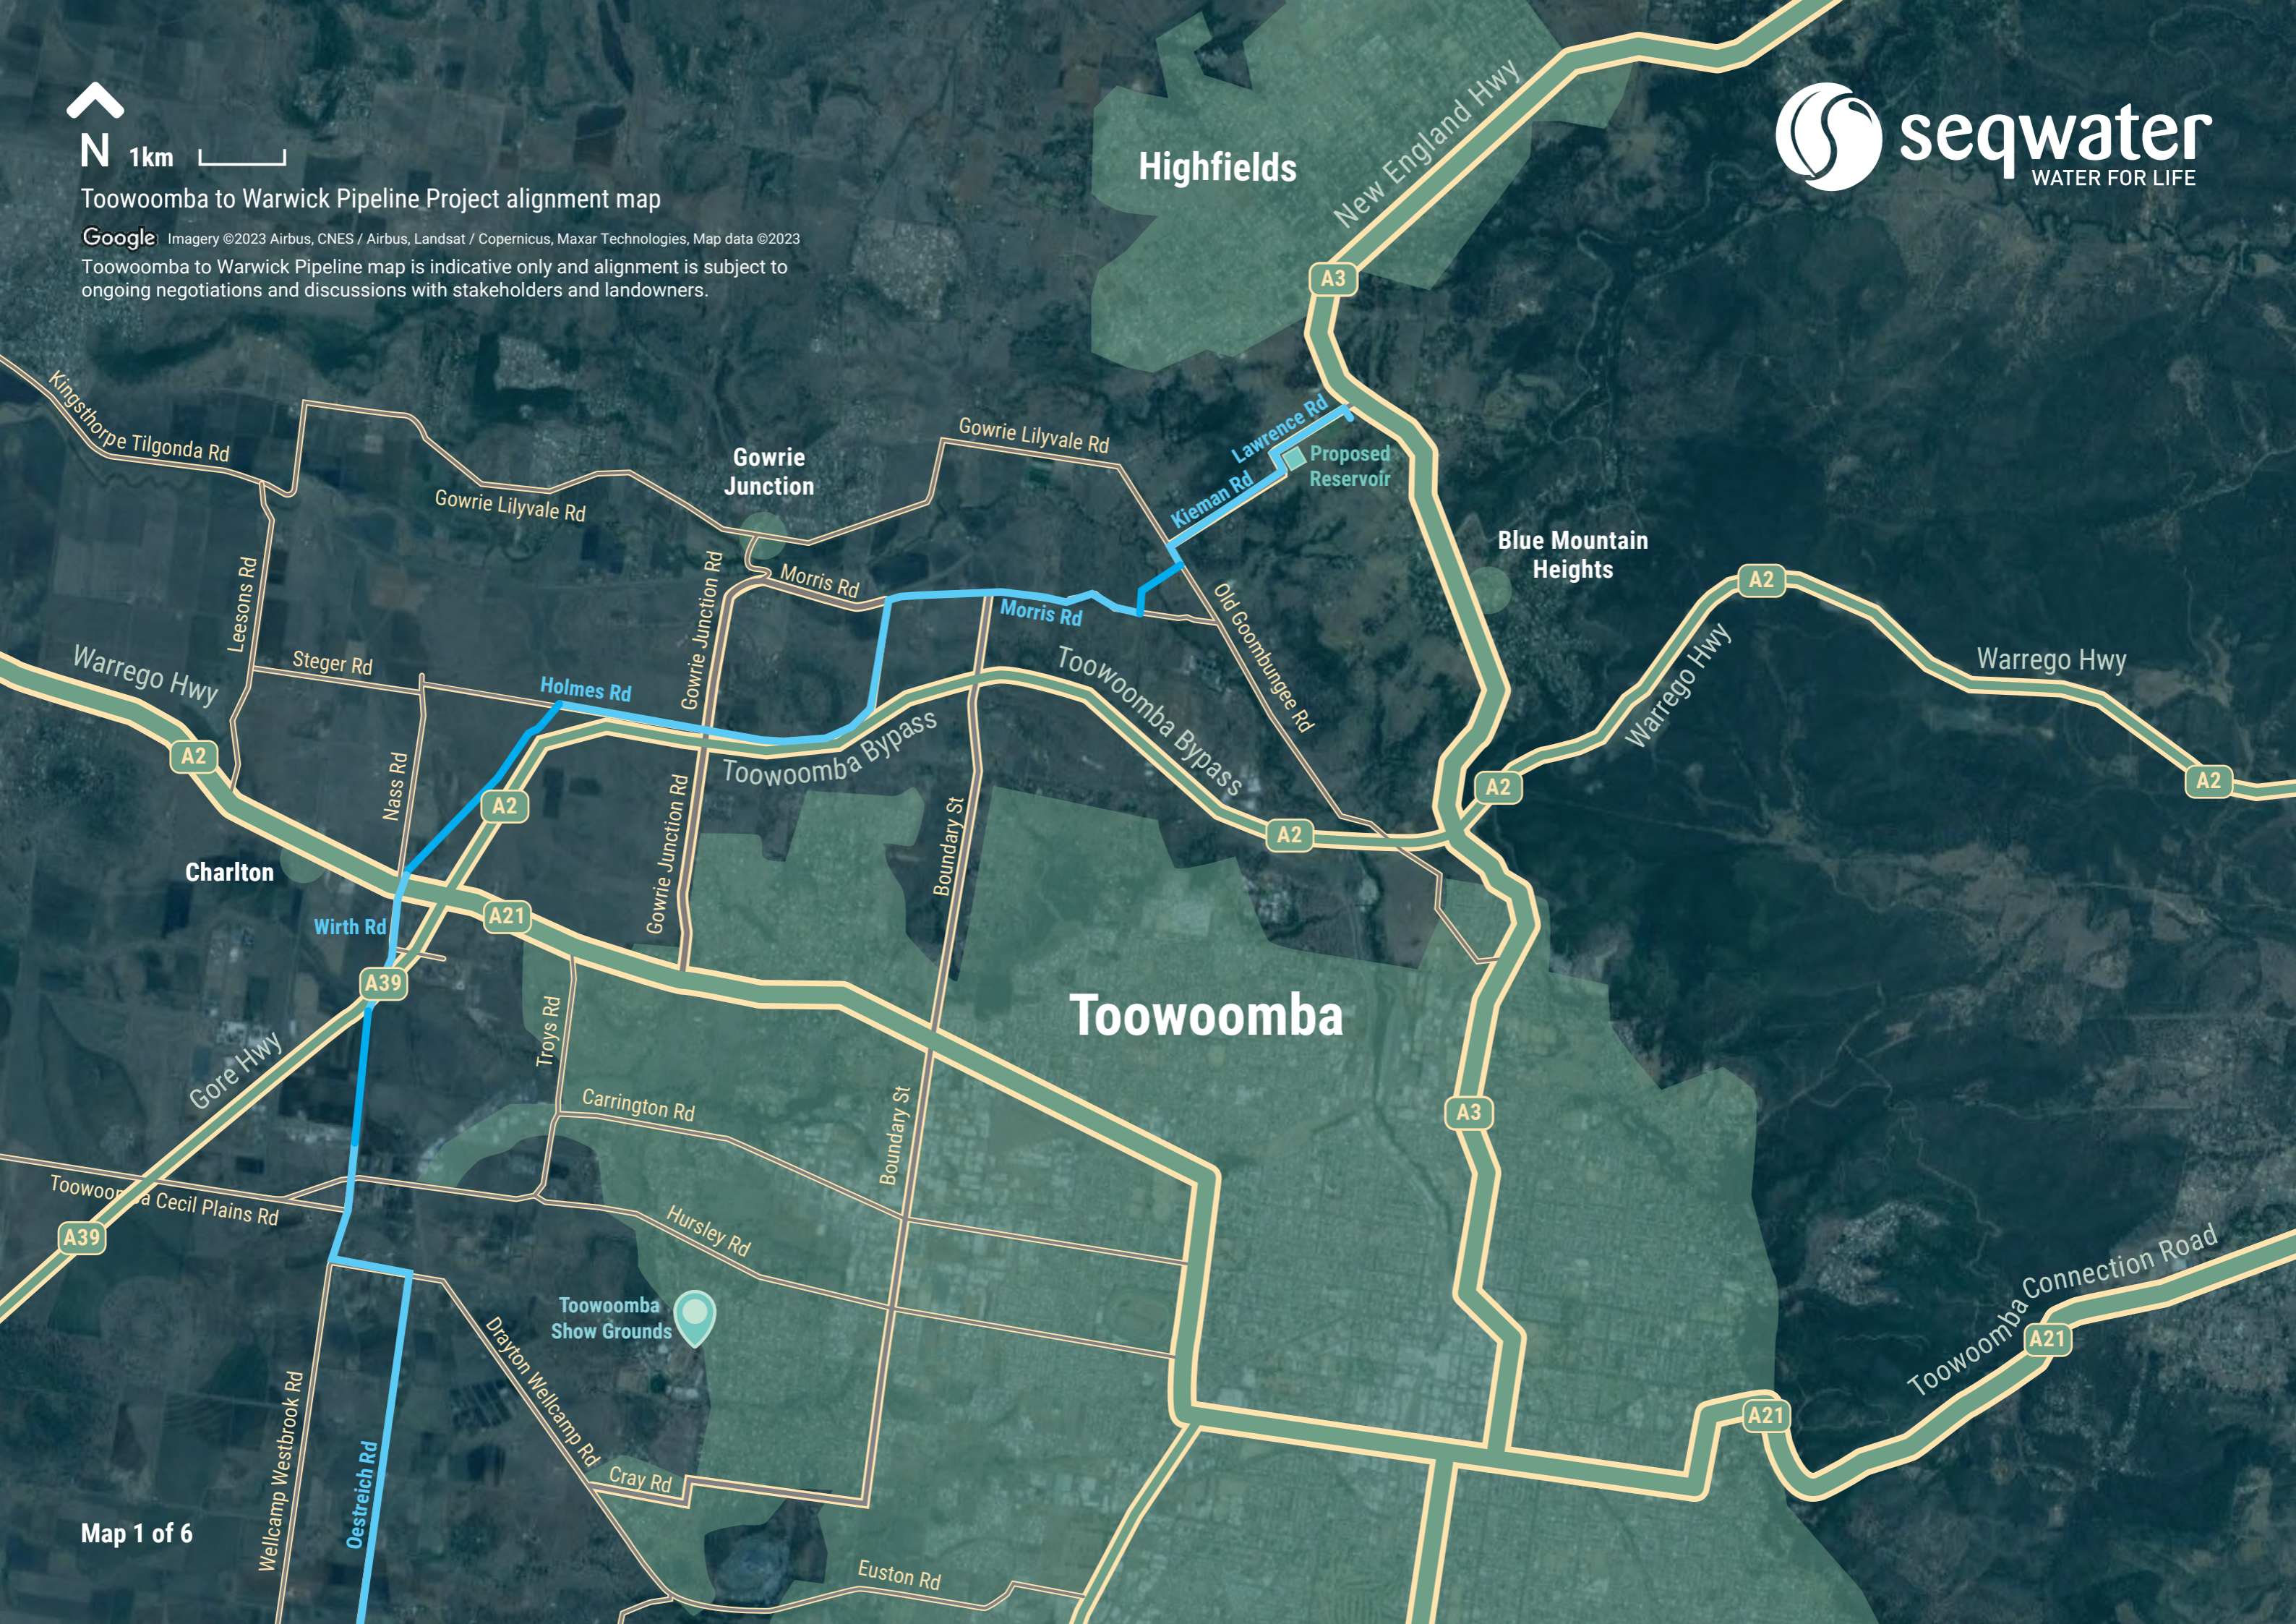

Toowoomba to Warwick Pipeline Project alignment map

Google Imagery ©2023 Airbus, CNES / Airbus, Landsat / Copernicus, Maxar Technologies, Map data ©2023

Toowoomba to Warwick Pipeline map is indicative only and alignment is subject to ongoing negotiations and discussions with stakeholders and landowners.

Sandy Creek Rd

Warwick Allora Rd

Lyndhurst Ln

Leslie Dam

Leslie Dam Rd

Link Rd

42

Warner St