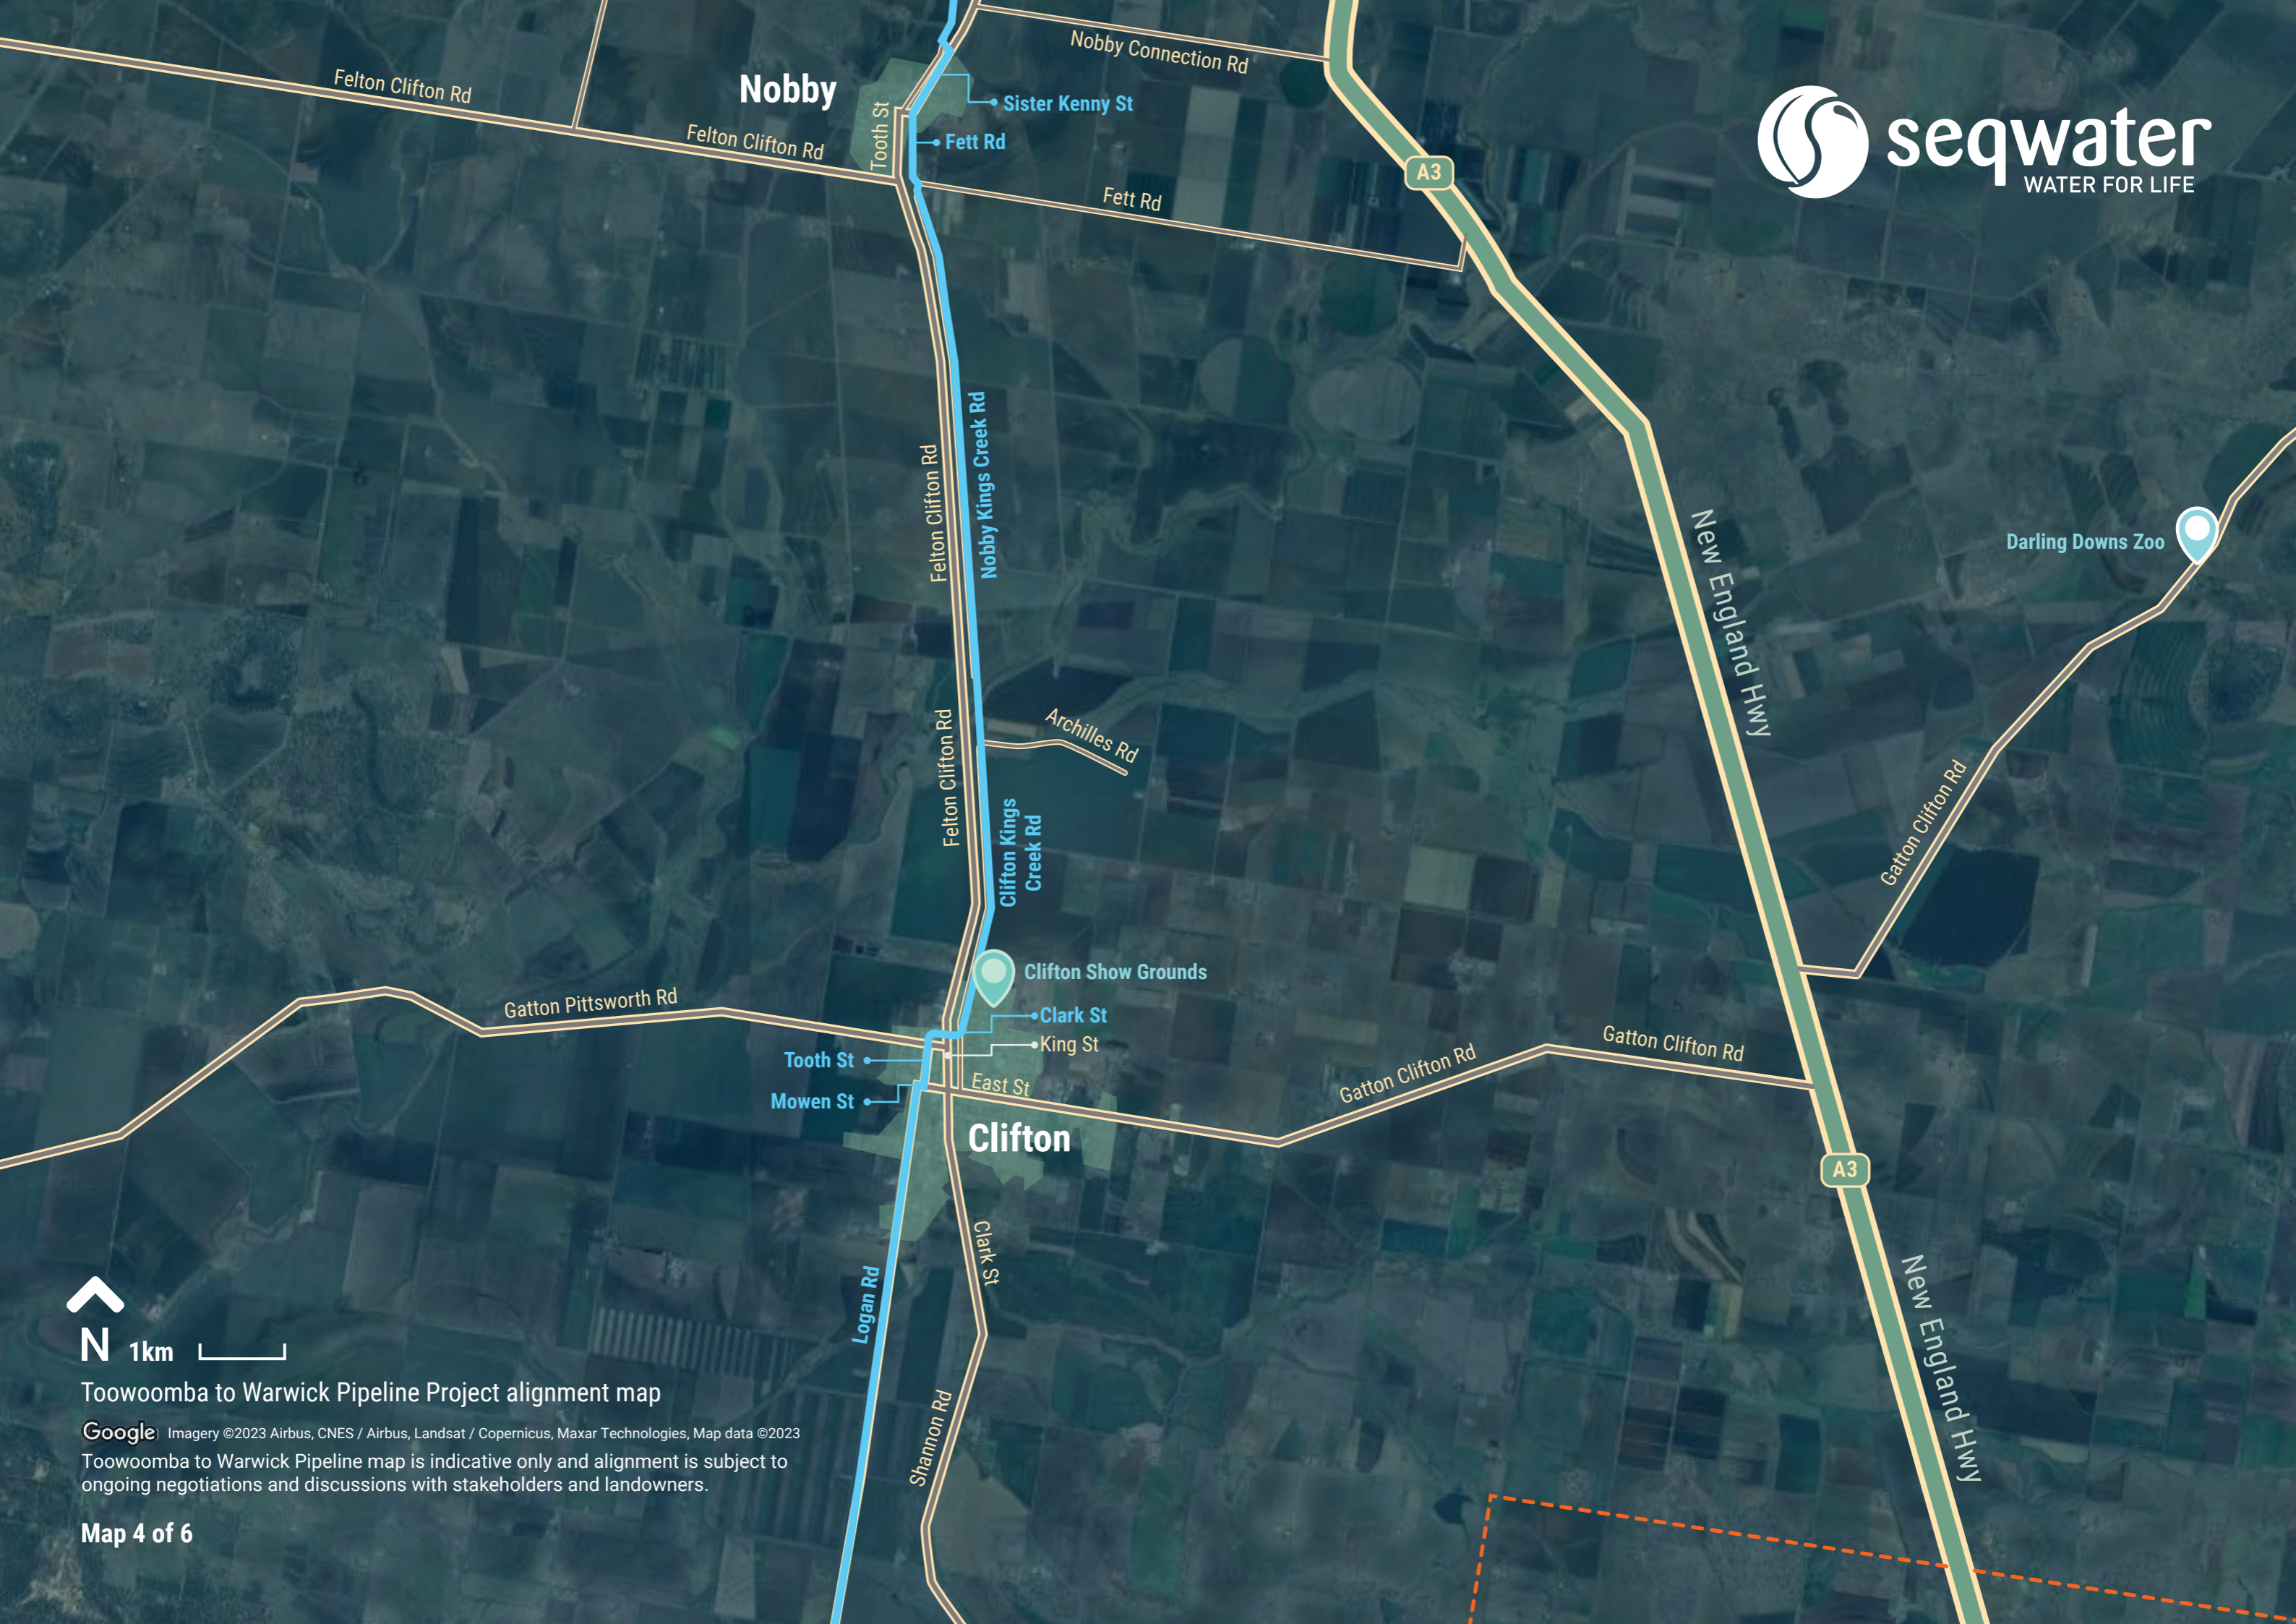

Toowoomba to Warwick Pipeline Project alignment map

Google Imagery ©2023 Airbus, CNES / Airbus, Landsat / Copernicus, Maxar Technologies, Map data ©2023

Toowoomba to Warwick Pipeline map is indicative only and alignment is subject to ongoing negotiations and discussions with stakeholders and landowners.

Sandy Creek Rd

Warwick Allora Rd

Lyndhurst Ln

Leslie Dam

Leslie Dam Rd

Link Rd

42

Warner St