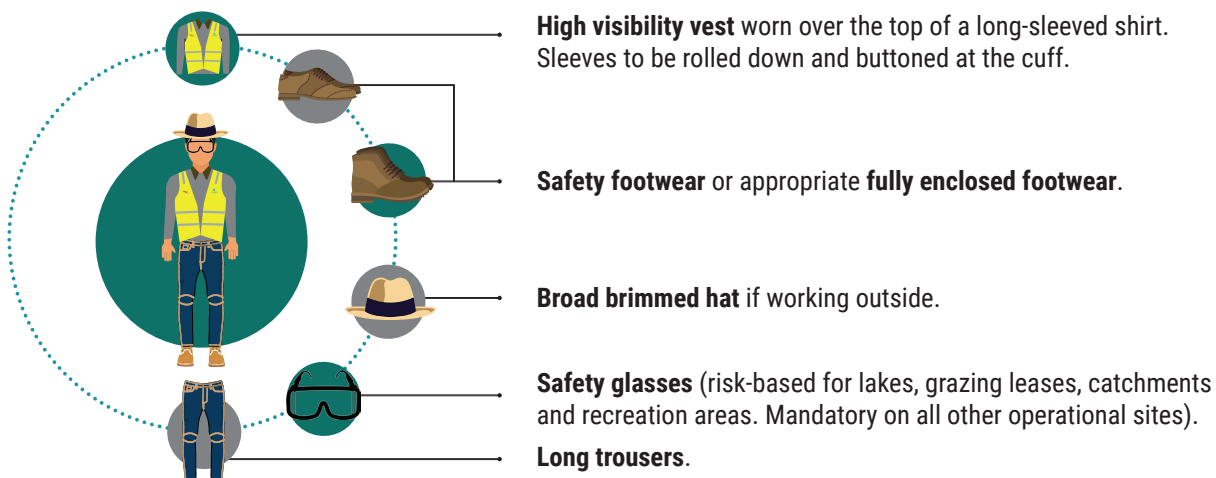

# Seqwater minimum PPE requirements

Seqwater has minimum PPE requirement to access, or work on, our sites. The below outlines these minimum requirements.

## ACCESS TO, OR WORKING IN, A CONSTRUCTION AREA

## OFFICE BASED WORKERS OR VISITORS ACCESSING AN OPERATIONAL AREA